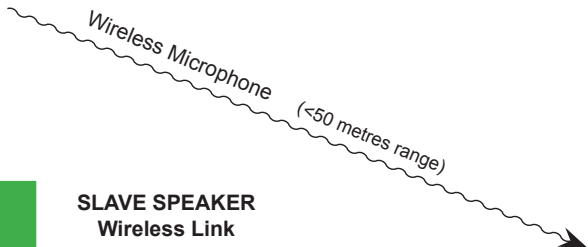

Wireless Extension Speakers $99^{ea}- Hire extension (slave) speakers and link wirelessly from Stage Pro and Challenger PA's. No cables or wires and a massive 250 feet / 80 meter line of sight range between each speaker. Just tell us you want to hire a wireless slave speaker and for $99 it is yours for the day.

Hire as many extension speakers as you need - they are all powered by the same high capacity built-in batteries as the master unit and no limit to the number you use and they cover hundreds of people - easily a rugby field sized area, or use them closer together for more even sound coverage in a smaller area.

This makes it easy to put speakers on the other side of a venue - no power or connection cables - and just as easy to site them on the other side of a road, river or railway line, or even in another building. You can easily cover a very wide area - kilometres if required. Each wireless slave speaker is also battery powered and has an 8 ohm speaker connection to add more local speakers in a cluster if required. Very quick, easy and economical.

Examples of how the wireless link (repeater) system works...

EXAMPLE 1 (One to many)

SLAVE SPEAKER Wireless Link

80 Metres / 250 feet

CHALLENGER Or STAGE PRO MAIN UNIT

SLAVE SPEAKER Wireless Link

80 Metres / 250 feet

80 Metres / 250 feet