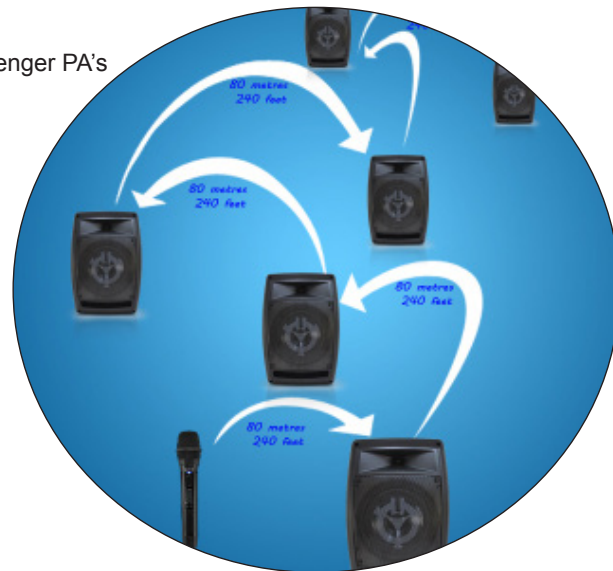

This makes it easy to put speakers on the other side of a venue - no power or connection cables - and just as easy to site them on the other side of a road, river or railway line, or even in another building. You can easily cover a very wide area - kilometres if required. Each wireless slave speaker is also battery powered and has an 8 ohm speaker connection to add more local speakers in a cluster if required. Very quick, easy and economical.

Examples of how the wireless link (repeater) system works...

EXAMPLE 1 (One to many)

SLAVE SPEAKER Wireless Link

80 Metres / 250 feet

CHALLENGER Or STAGE PRO MAIN UNIT

SLAVE SPEAKER Wireless Link

80 Metres / 250 feet

80 Metres / 250 feet

SLAVE SPEAKER Wireless Link

80 Metres / 250 feet

If within 80mtrs/250 feet of the main unit, each slave speaker receives directly from the main unit (see example 1).
If greater distances covered we link in series and "hop" from one to the next (see example 2).