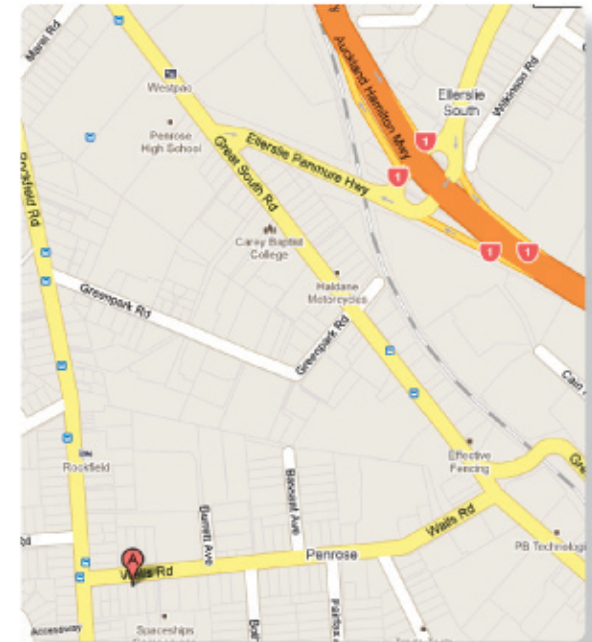

LED 1 (Set of 6 PAR lights)	\$139
LED 2 (Set of 12 PAR lights)	\$249

Step 4

BOOK NOW

09 571 0551

Hours

Mon 8:30 - 5pm
Tue 8:30 - 5pm
Wed 8:30 - 5pm
Thu 8:30 - 5pm
Fri 8:30 - 5pm
Sat 9:30 - 12:30pm

Closed Sunday (and Saturday on Long weekends)